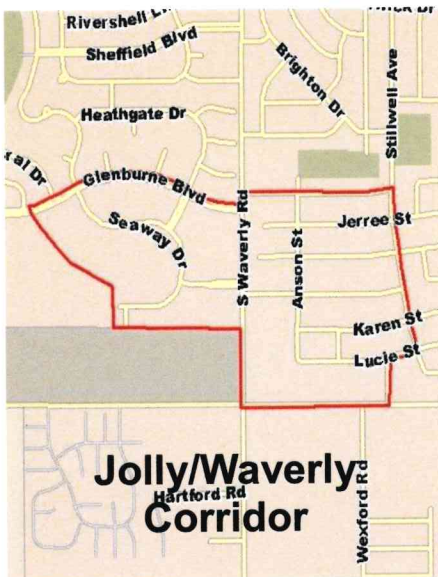

Please visit our website and social media at
www.lansingmi.gov/police