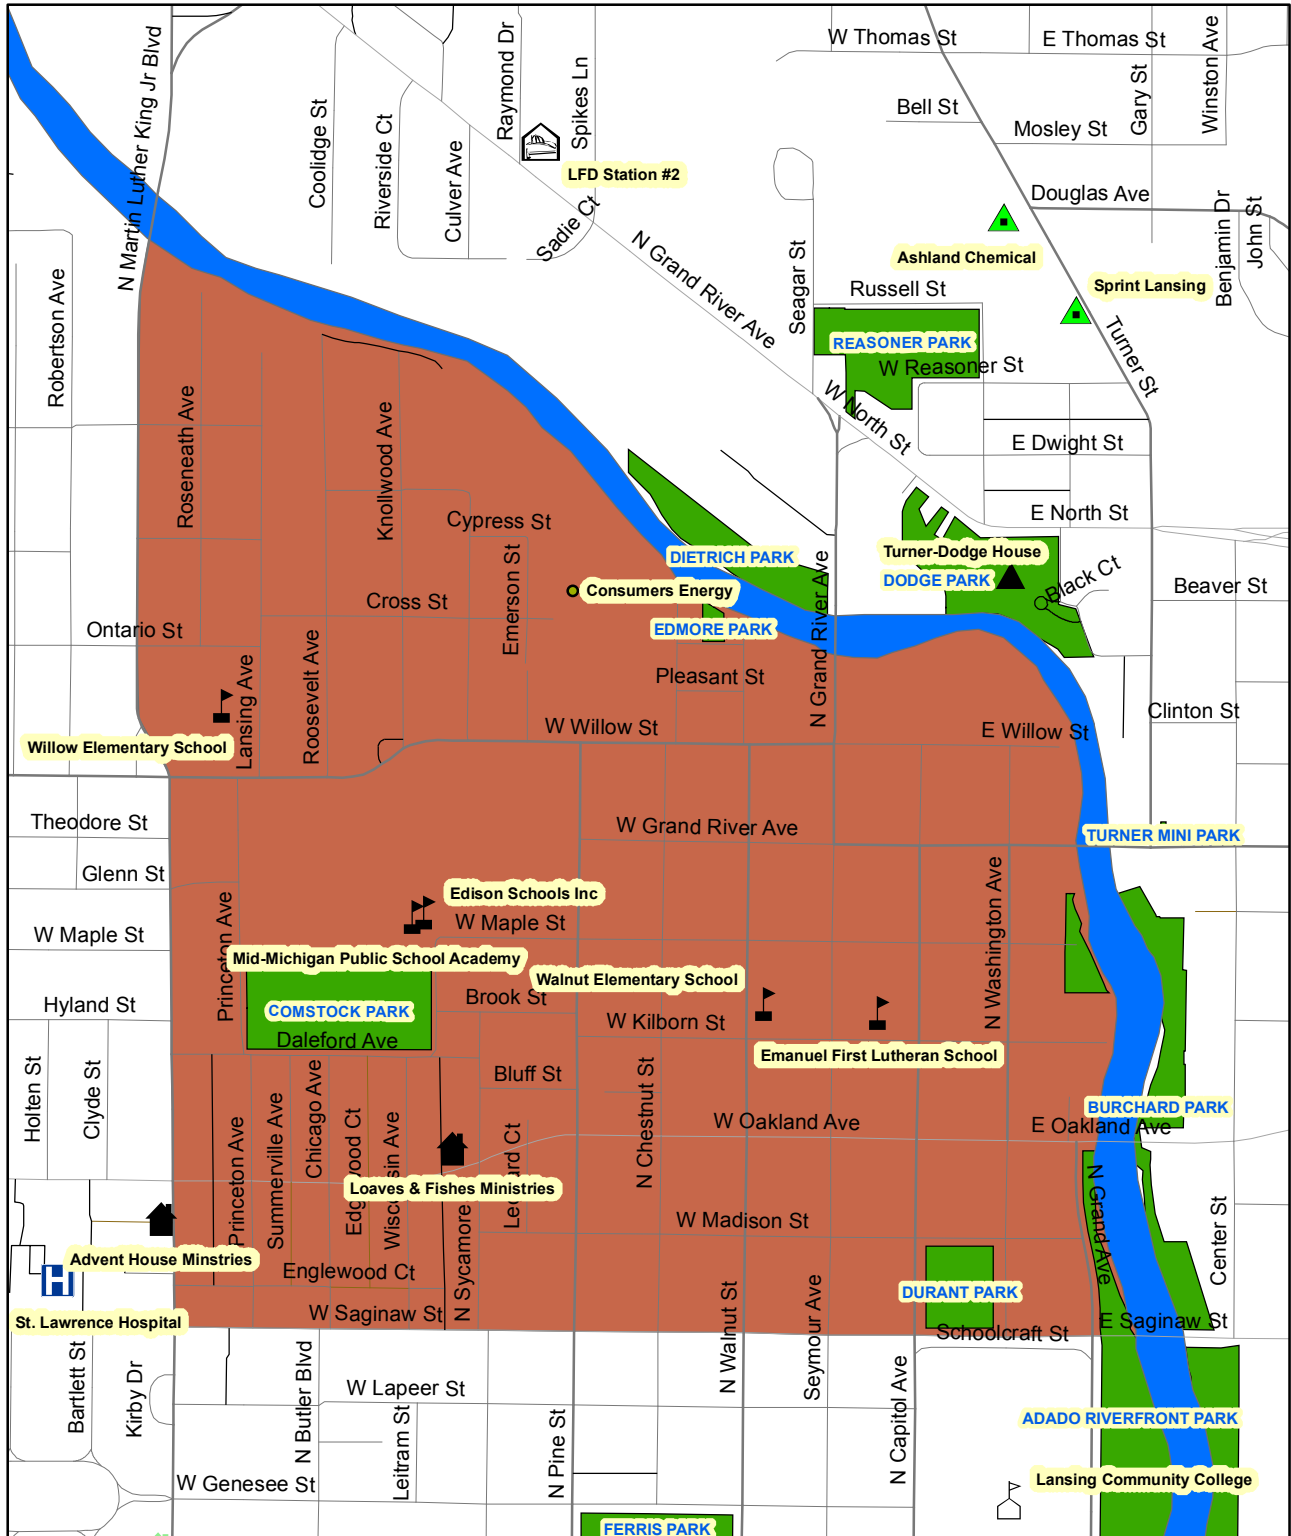

# COMSTOCK PARK

Created by City of Lansing GIS-IT 12/08/06