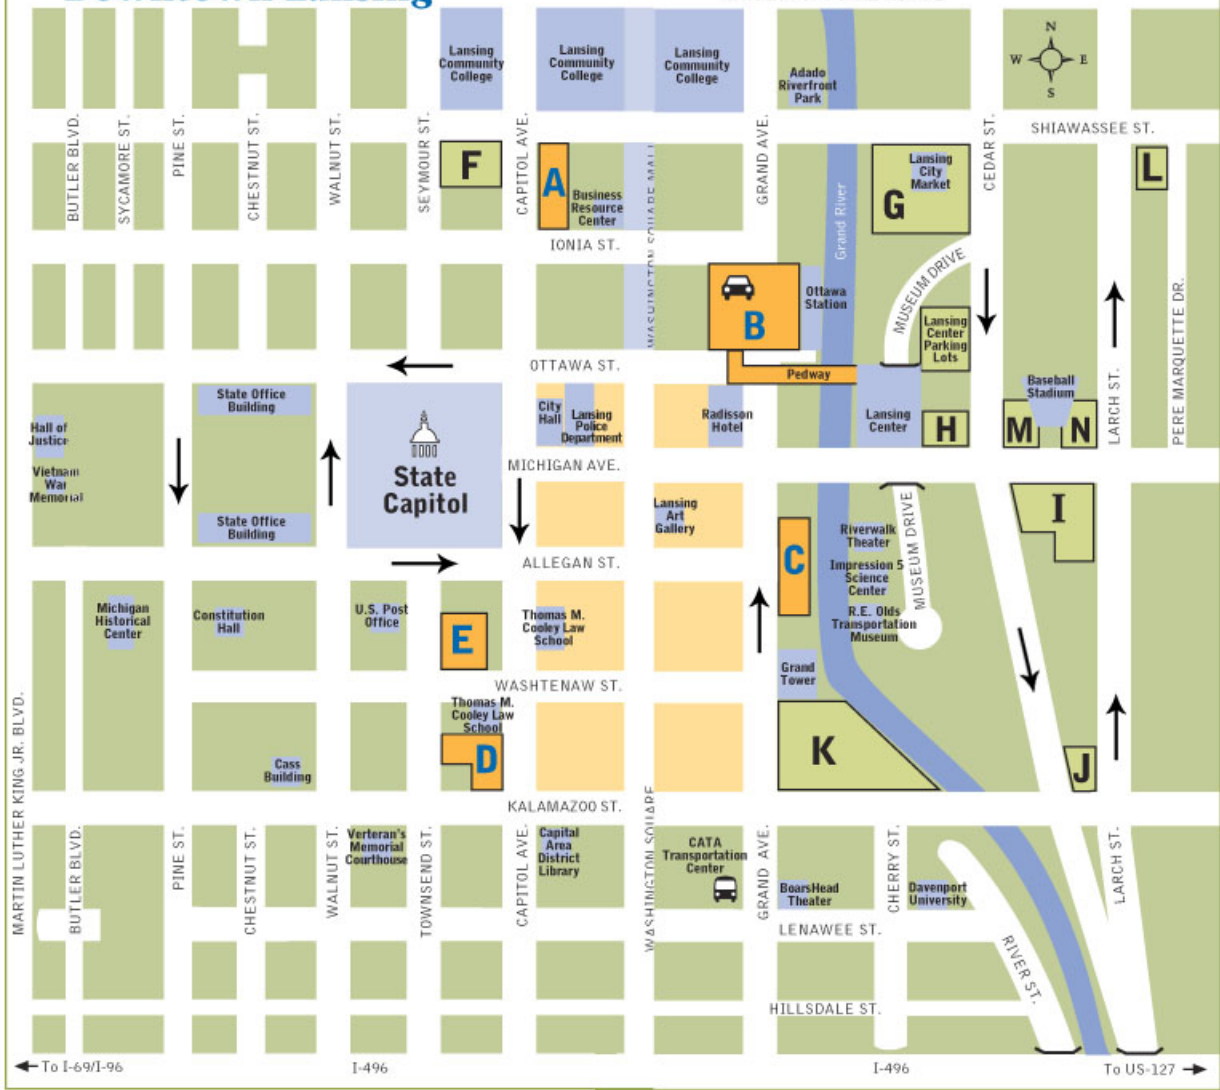

# Downtown Lansing

SAGINAW ST. / OAKLAND AVE.

← To I-69/I-96      I-496      I-496      To US-127 →

## PARKING STRUCTURES

- A** North Capitol Parking Structure
- B** North Grand Parking Structure
- C** South Grand Parking Structure
- D** South Capitol Parking Structure
- E** Townsend Parking Structure

## PARKING LOTS

- F** Lot #2
- G** Lot #44
- H** Lot #55
- I** Lot #15 & 15A
- J** Lot #49
- K** Lot #6
- L** Lot #50
- M** Lot #52

- Public Parking Structures
- Public Parking Lots
- Shopping District
- Landmarks

City of Lansing Transportation & Parking Office