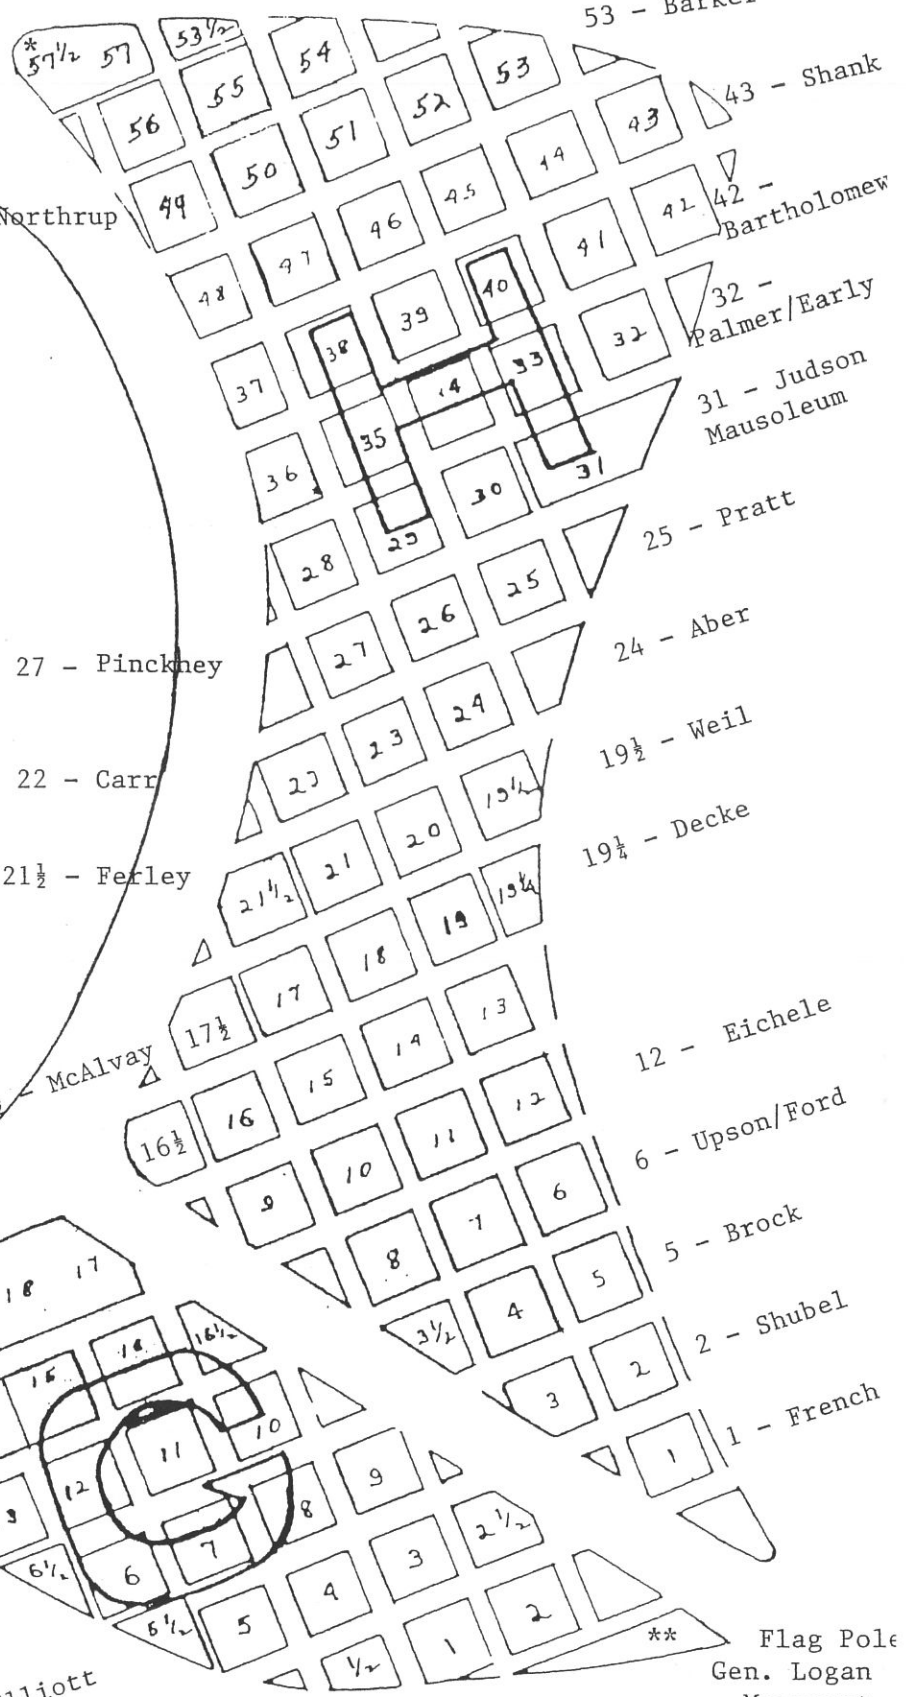

\* Sign Post  
57 1/2 / 57 - Crandall  
56 - Blair

49 - Northrup

The "Basin"

27 - Pinckney

22 - Carr

21 1/2 - Ferley

17 1/2 - McAlvay

19/20 - Cooley

21 - Baird/  
Foster

13 - Chapin/King

6 1/2 - Gansley

5 - Elliott

5 1/2 - Schlee

1/2 - Stone

1 - Stachel

53 - Barker

43 - Shank

42 - Bartholomew

32 - Palmer/Early

31 - Judson  
Mausoleum

25 - Pratt

24 - Aber

19 1/2 - Weil

19 1/4 - Decke

12 - Eichele

6 - Upson/Ford

5 - Brock

2 - Shubel

1 - French

\*\* Flag Pole  
Gen. Logan  
Monument

**MT. HOPE CEMETERY  
SECT. G & H**